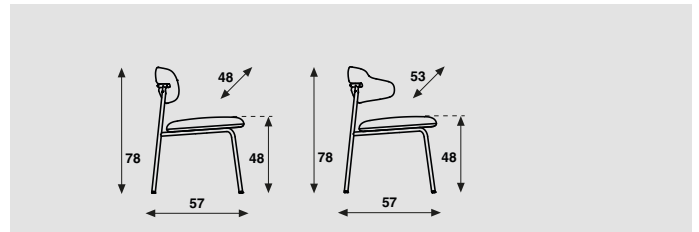

Khodi Feiz | 2021

Base:

- Steel tube Ø 22x2mm in powder coat.
- Base in a powder coat colour.
- With black gliders. Standard without felt.

Seat- and back:

- Back: steel insertframe.
- Seat: 10mm plywood seating plate
- Covered with moulded foam.

Upholstery:

- Upholstery in two colours of one fabric is possible.
 - A) back ≠ seat
 - B) back side ≠ inner side
- Upholstery category: **1 2 3 4 5**

Aloa

models	4-legged, without armrests	4-legged with armrests
meterage	94cm	94cm
weight	8kg	8,5kg
packing	0,33m3	0,33m3