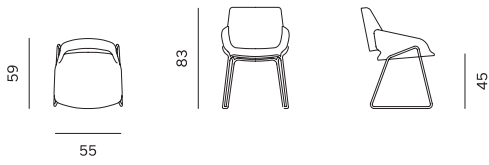

TABLE TOP      solid wood thickness 30 mm

LEGS             solid wood

FINISH           high quality oil

CHAIR / STOLICA

ARMCHAIR / FOTELJA

CHAIR SLED BASE / STOLICA SKIJE

ARMCHAIR SLED BASE / FOTELJA SKIJE

CHAIR METAL LEGS / STOLICA METALNE NOGE