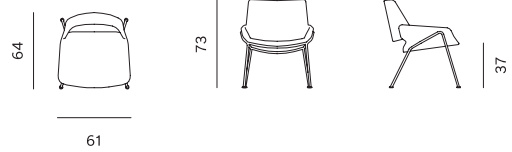

ARMCHAIR METAL LEGS / FOTELJA METALNE NOGE