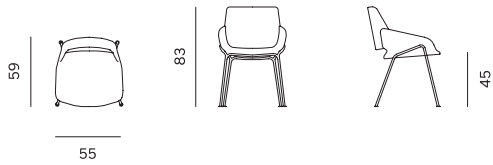

TABLE TOP      solid wood thickness 30 mm

LEGS             solid wood

FINISH           high quality oil

CHAIR / STOLICA

ARMCHAIR / FOTELJA

CHAIR SLED BASE / STOLICA SKIJE

ARMCHAIR SLED BASE / FOTELJA SKIJE

CHAIR METAL LEGS / STOLICA METALNE NOGE