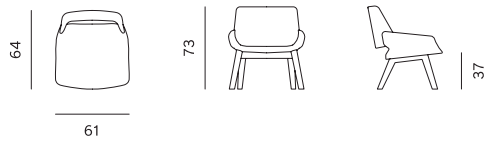

TABLE TOP      solid wood thickness 30 mm

LEGS             solid wood

FINISH           high quality oil

CHAIR / STOLICA

ARMCHAIR / FOTELJA

CHAIR SLED BASE / STOLICA SKIJE

ARMCHAIR SLED BASE / FOTELJA SKIJE

CHAIR METAL LEGS / STOLICA METALNE NOGE