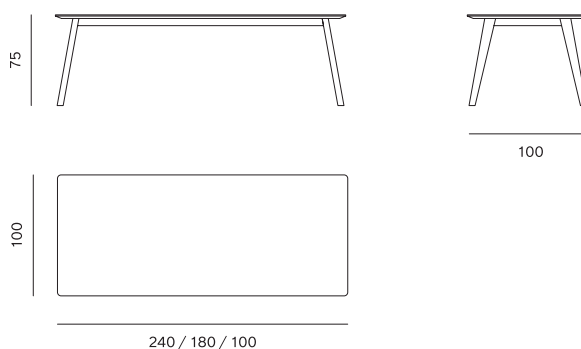

DESIGN: GRUPA

Monk collection has been completed with the dining table which thematically adds to the corresponding chair. The elegance of the table made of massive oak has been achieved by narrowing wooden legs towards the bottom, and tabletop towards the edges.

TABLE TOP      solid wood thickness 30 mm

LEGS             solid wood

FINISH           high quality oil

CHAIR / STOLICA

ARMCHAIR / FOTELJA

CHAIR SLED BASE / STOLICA SKIJE

ARMCHAIR SLED BASE / FOTELJA SKIJE

CHAIR METAL LEGS / STOLICA METALNE NOGE

ARMCHAIR METAL LEGS / FOTELJA METALNE NOGE

SMALL TABLE MIDI / STOLIĆ MIDI

SMALL TABLE MINI / STOLIĆ MINI

TABLE / STOL

BAR STOOL / BARSKI STOLAC