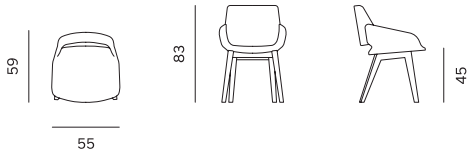

DESIGN: GRUPA

Monk collection has been completed with the dining table which thematically adds to the corresponding chair. The elegance of the table made of massive oak has been achieved by narrowing wooden legs towards the bottom, and tabletop towards the edges.

TABLE TOP      solid wood thickness 30 mm

LEGS             solid wood

FINISH           high quality oil

CHAIR / STOLICA

ARMCHAIR / FOTELJA

CHAIR SLED BASE / STOLICA SKIJE

ARMCHAIR SLED BASE / FOTELJA SKIJE

CHAIR METAL LEGS / STOLICA METALNE NOGE